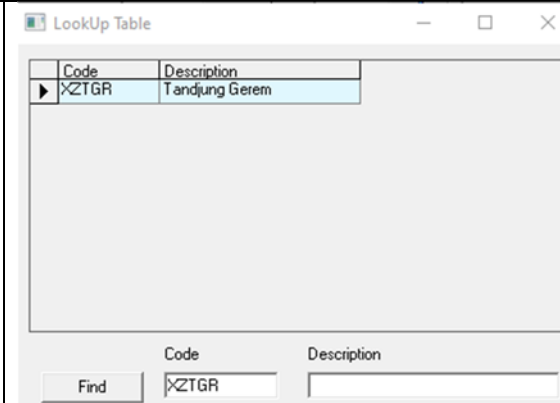

eDeclare

Before Created

After Created

Location Code

Remark:

- Searching new Location Code XZTGR, record not found

Remark:

- To download latest Location Code lookup
- Searching new Location Code XZTGR, record found

Remark:

- To download latest lookup
- Searching new UOM 06, record found

ALDEC/MyCargo

Before Created

Location Code

Remark:

- Searching new Location Code XZTGR, record not found

After Created