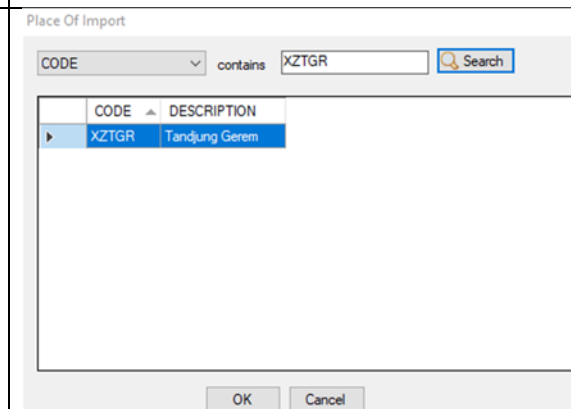

Remark:

- To download latest lookup
- Searching new UOM 06, record found

ALDEC/MyCargo

Before Created

Location Code

Remark:

- Searching new Location Code XZTGR, record not found

After Created

Remark:

- To download latest Location Code lookup
- Searching new Location Code XZTGR, record found

Package Type

Package Type

TYPE contains B4 Search

TYPE	DESCRIPTION
------	-------------

OK Cancel

Remark: