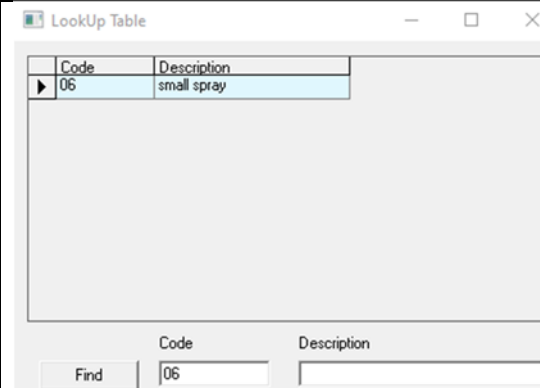

eDeclare

Before Created

After Created

Location Code

Remark:

- Searching new Location Code XZTGR, record not found

Remark:

- To download latest Location Code lookup
- Searching new Location Code XZTGR, record found

Package Type

- Searching new Package Type B4, record not found

Remark:

- To download latest Package Type lookup
- Searching new Package Type B4, record found

Unit of Measurement (UOM)

Remark:

- Searching new UOM 06, record not found

Remark:

- To download latest lookup
- Searching new UOM 06, record found

ALDEC/MyCargo

Before Created

Location Code

Remark:

- Searching new Location Code XZTGR, record not found

After Created